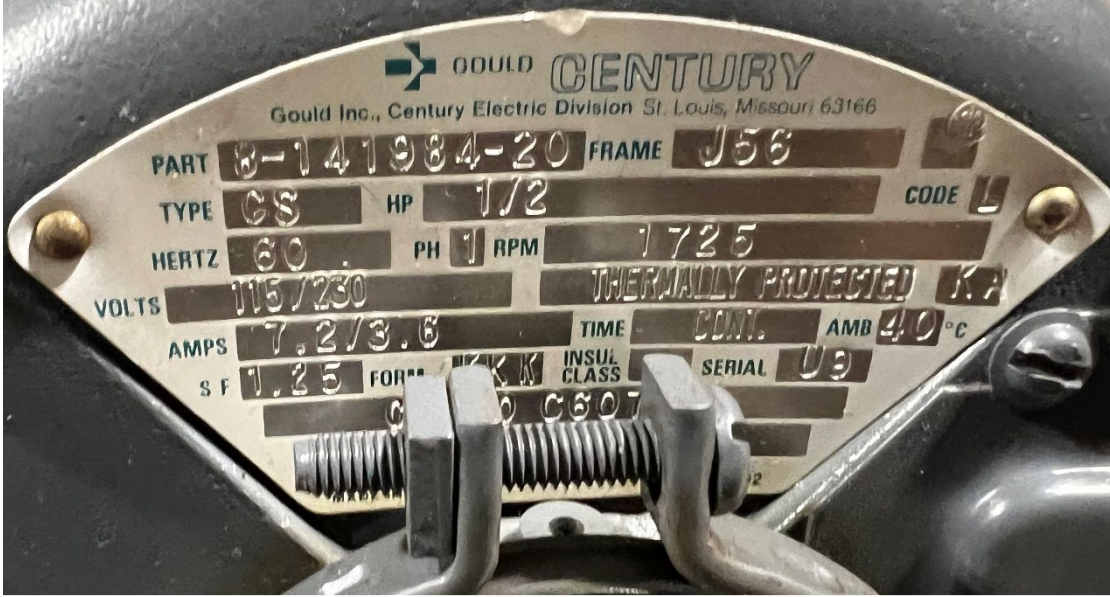

SLE 22-036 Industrial Instrumentation & Electrical Sale