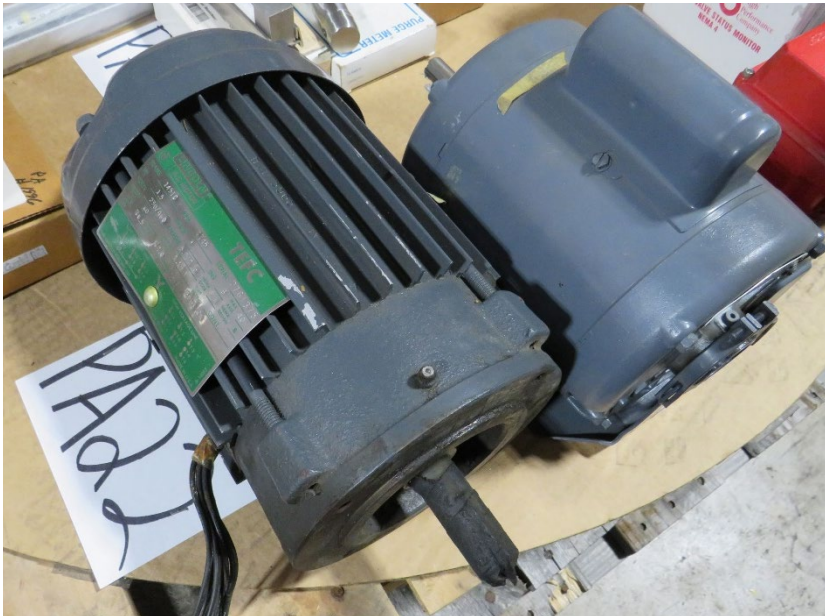

# SLE 22-036 Industrial Instrumentation & Electrical Sale

LINCOLN		TEFC					
A.C. MOTOR							
FRAME	145TC	RPM	1745	SERIAL	2761375		
HP	1.5	PHASE	3	INS	B	MAX AMB	40
VOLTS	230/460	AMPERE	5.2/2.6	NEMA CODE	K	NEMA DESIGN	B
HERTZ	60	SERVICE FACTOR	1.15	TIME RATING	CONT.		
NEMA NOM EFF	78.5	NEMA EFF	77.0		3968-01		

LOW VOLTAGE LINE      HIGH VOLTAGE LINE

THE LINCOLN ELECTRIC CO.      MADE IN U.S.A.